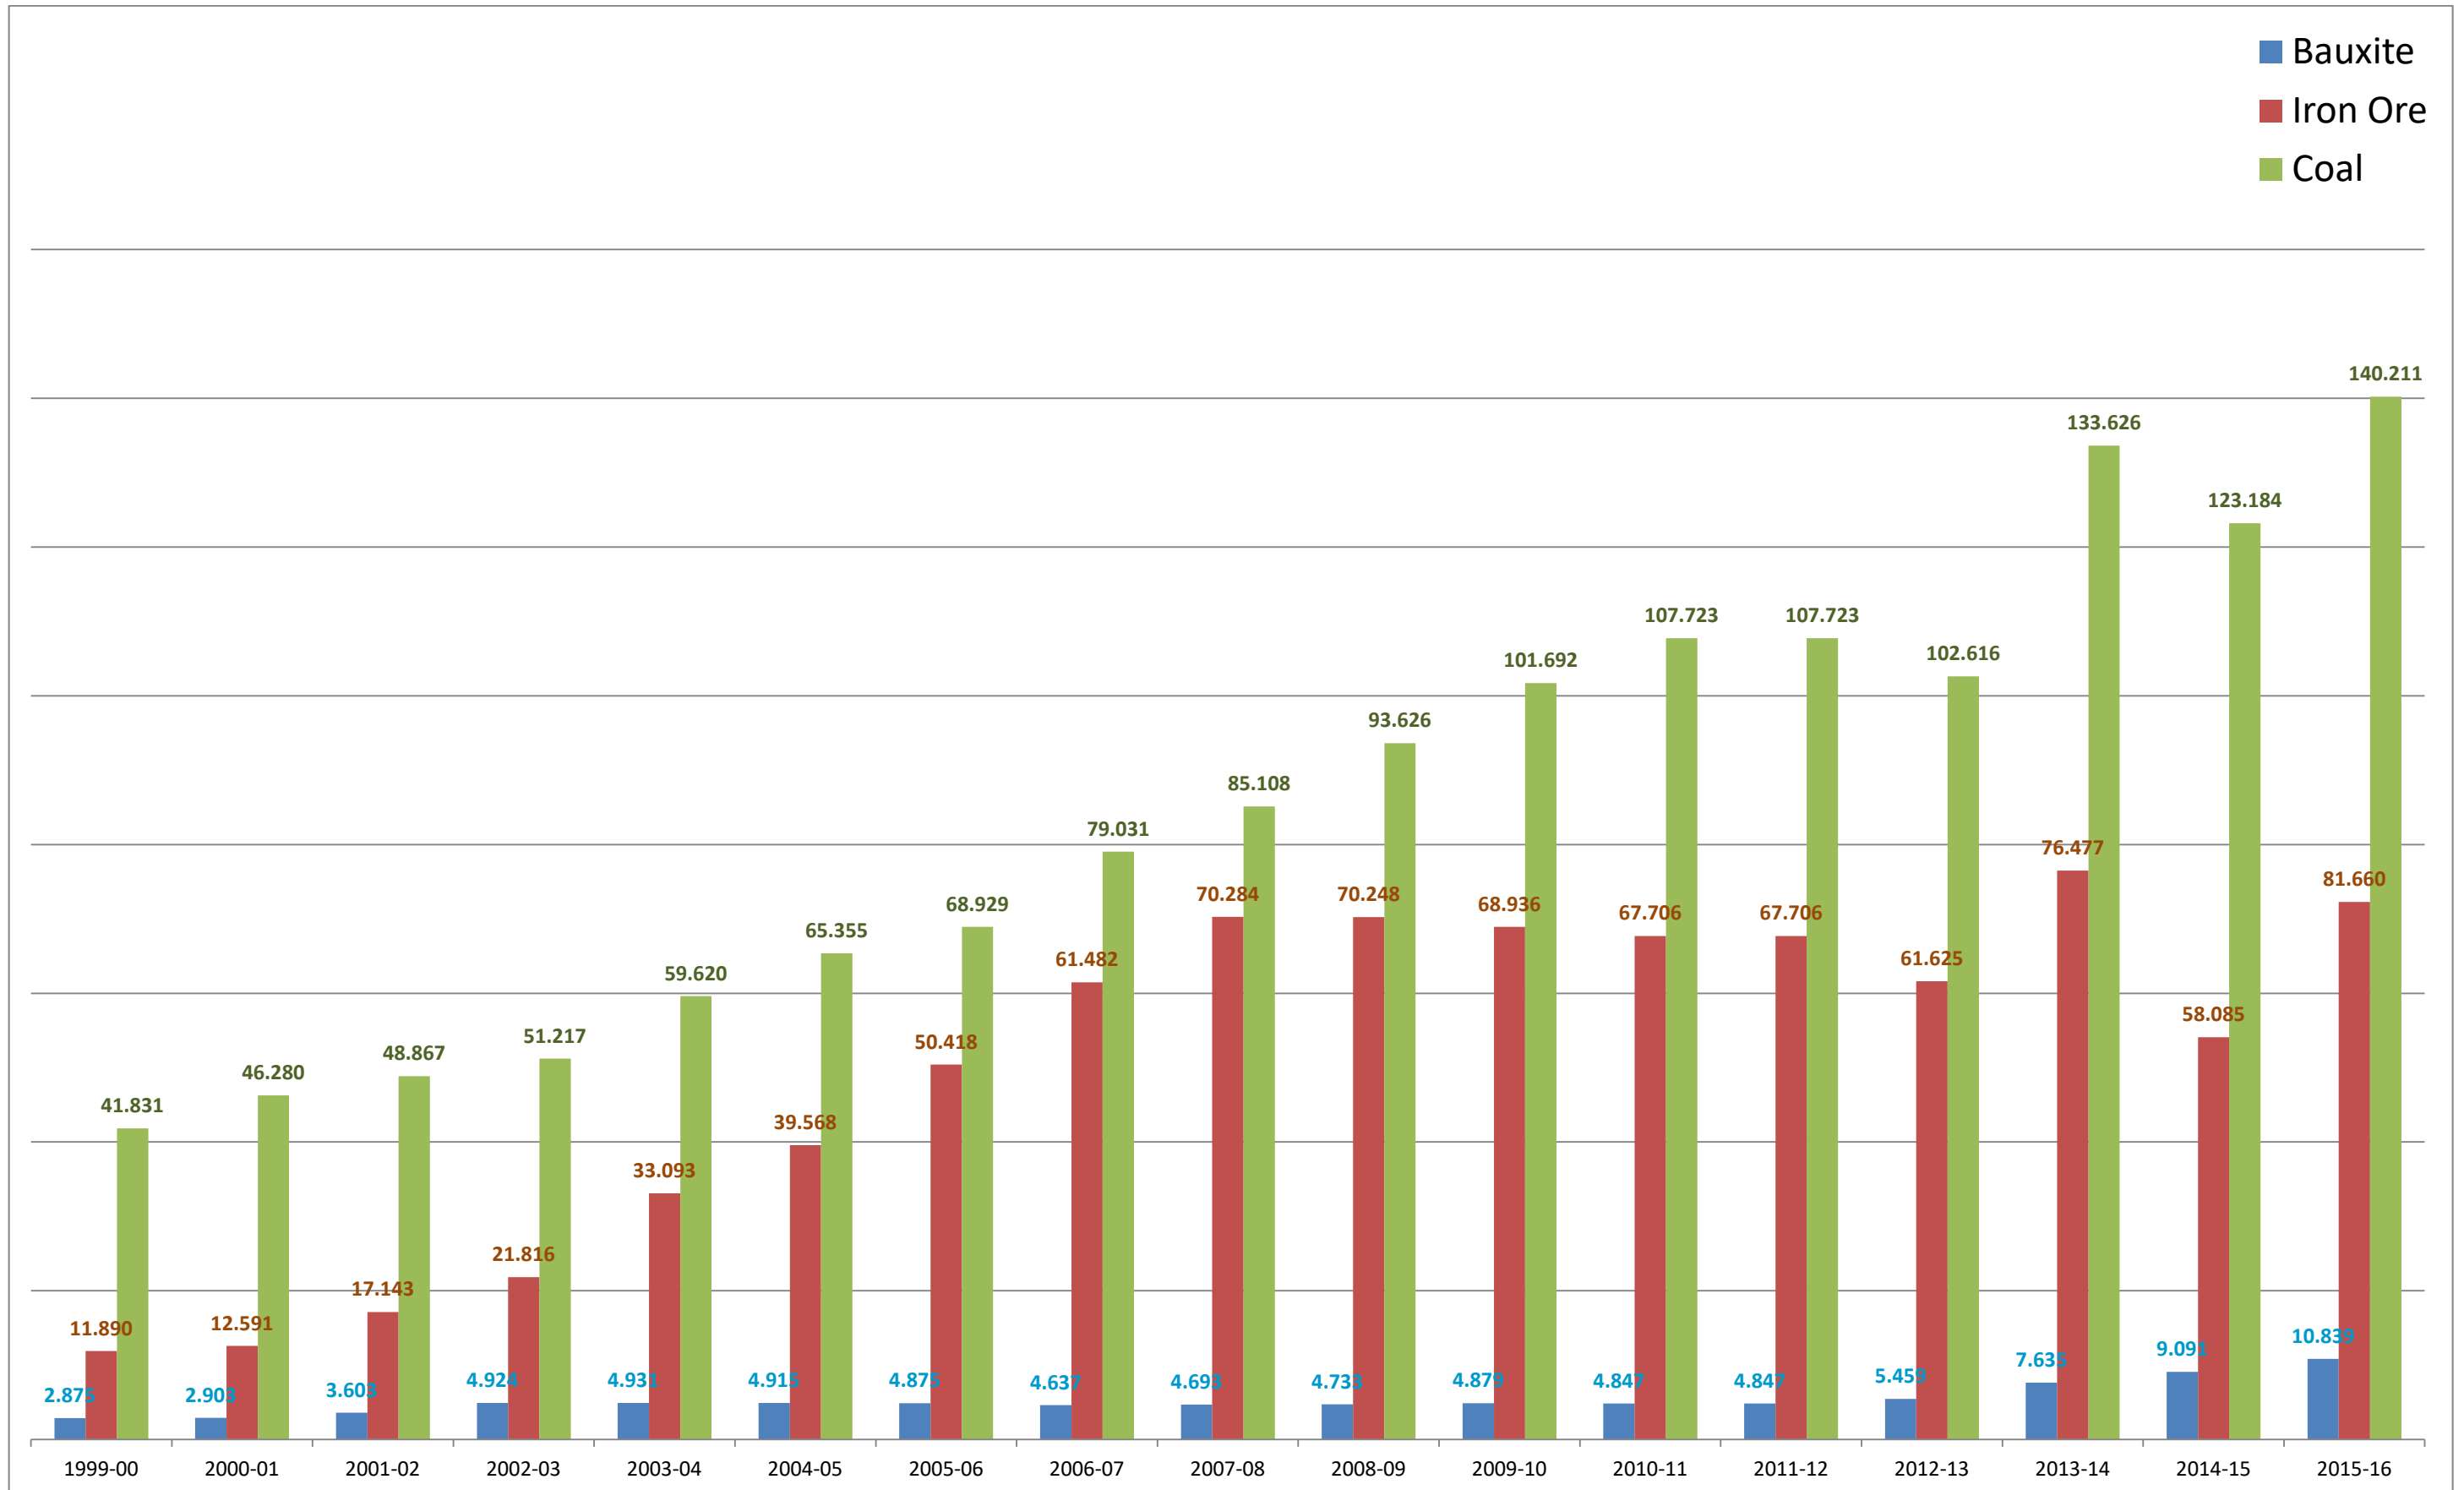

Despatch Statistics for the Minerals Bauxite, Iron Ore & Coal

Production Statistics for the Minerals Bauxite, Iron Ore & Coal